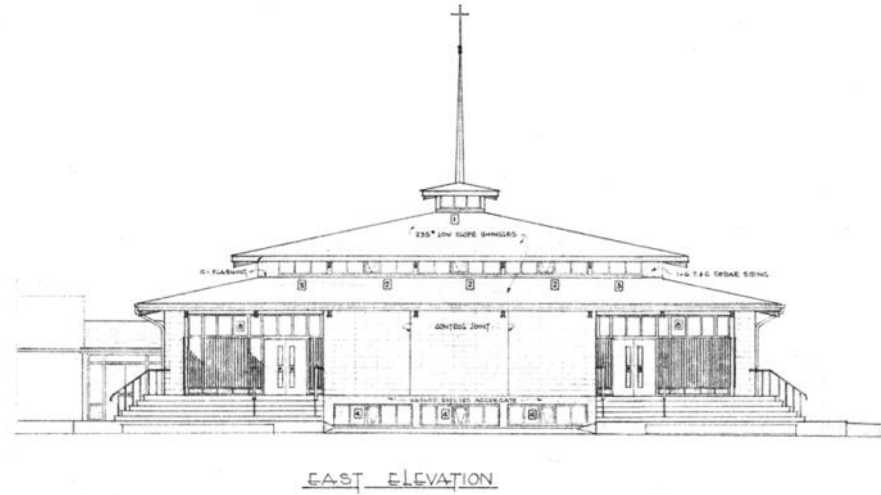

3. Ebenezer United Church: 16302 – 106 Avenue NW

Built 1959/1965

3. Ebenezer United Church: 16302 – 106 Avenue NW

Built 1959/1965

3. Ebenezer United Church: 16302 – 106 Avenue NW

Built 1959/1965

3. Ebenezer United Church: 16302 – 106 Avenue NW