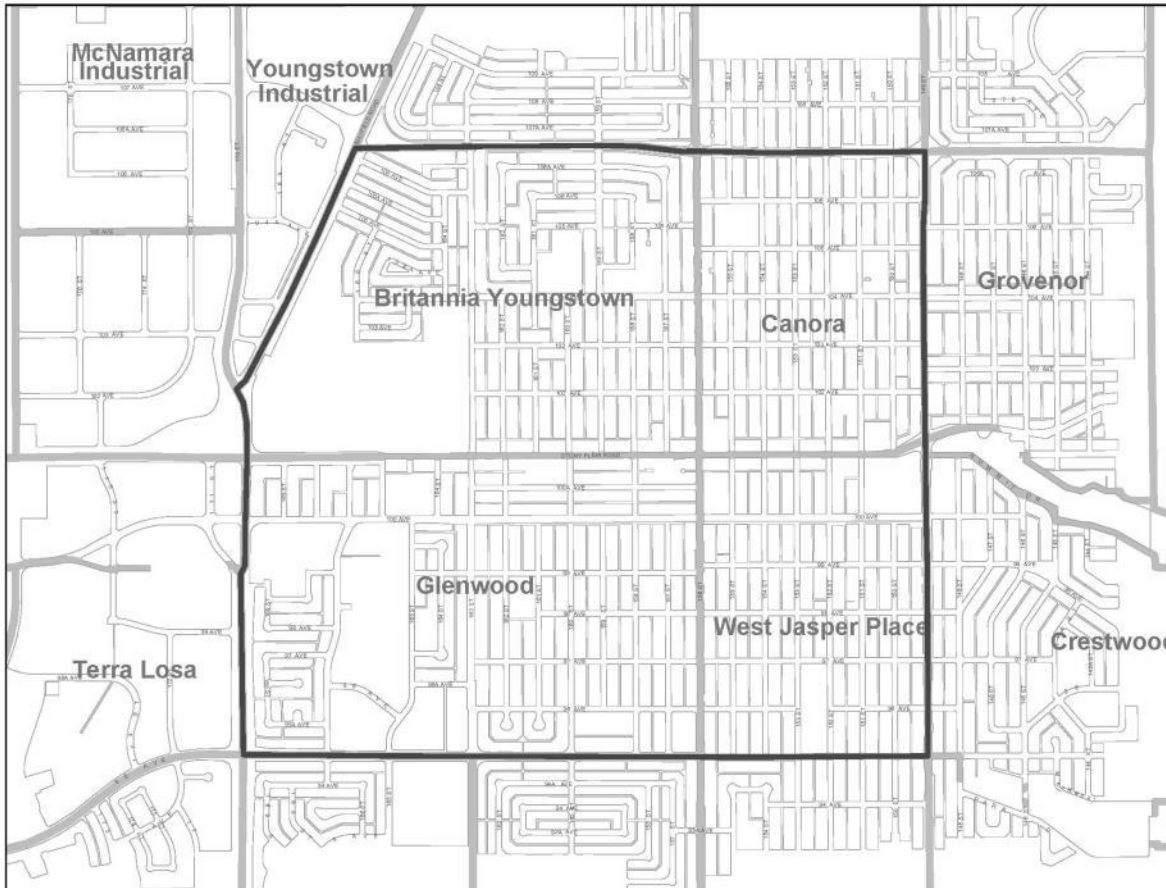

Jasper Place Historic Resources Inventory Batch 3

Presentation to the Edmonton Historical Board
February 28, 2018

A blue-tinted photograph of a city skyline with various skyscrapers and buildings.

SITES RECOMMENDED FOR INCLUSION ON INVENTORY OF HISTORIC RESOURCES