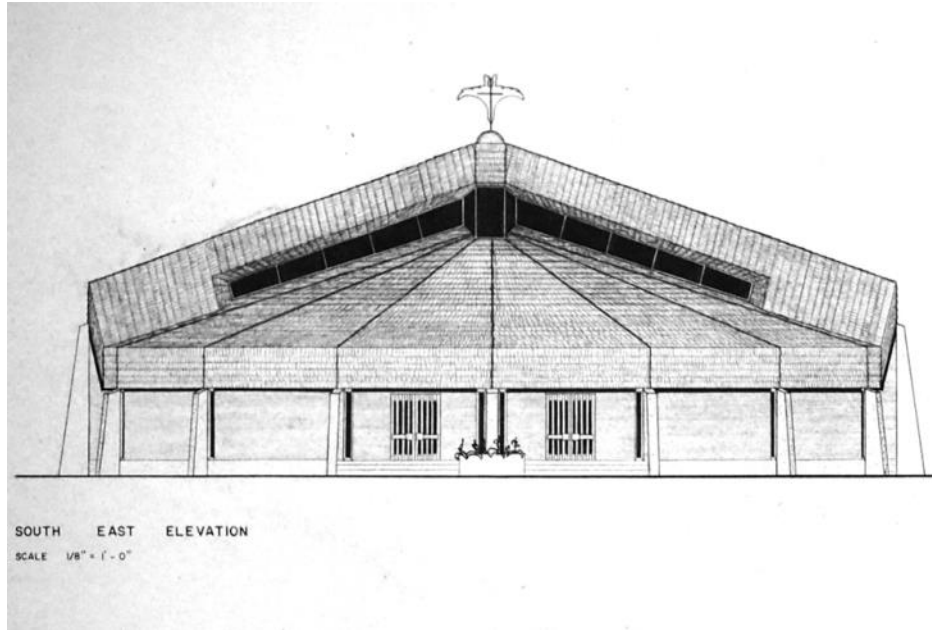

3. Holy Spirit Roman Catholic Church: 10412 – 159 Street NW

Built 1967-68