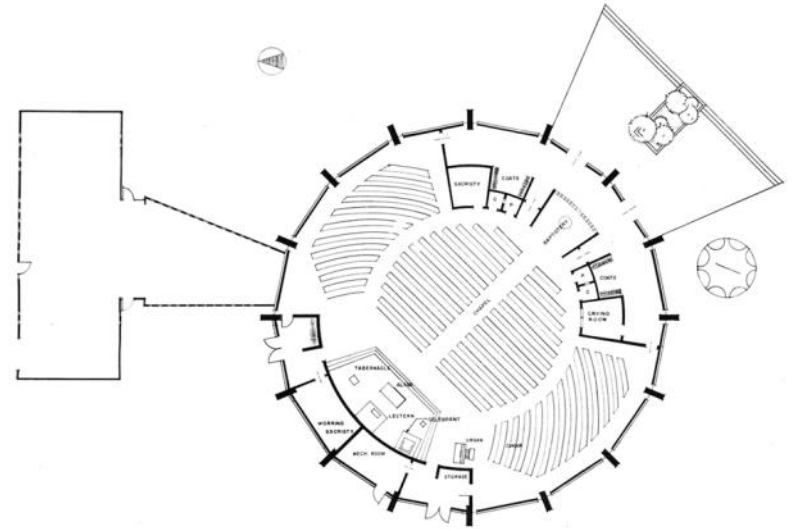

3. Holy Spirit Roman Catholic Church: 10412 – 159 Street NW

Built 1967-68