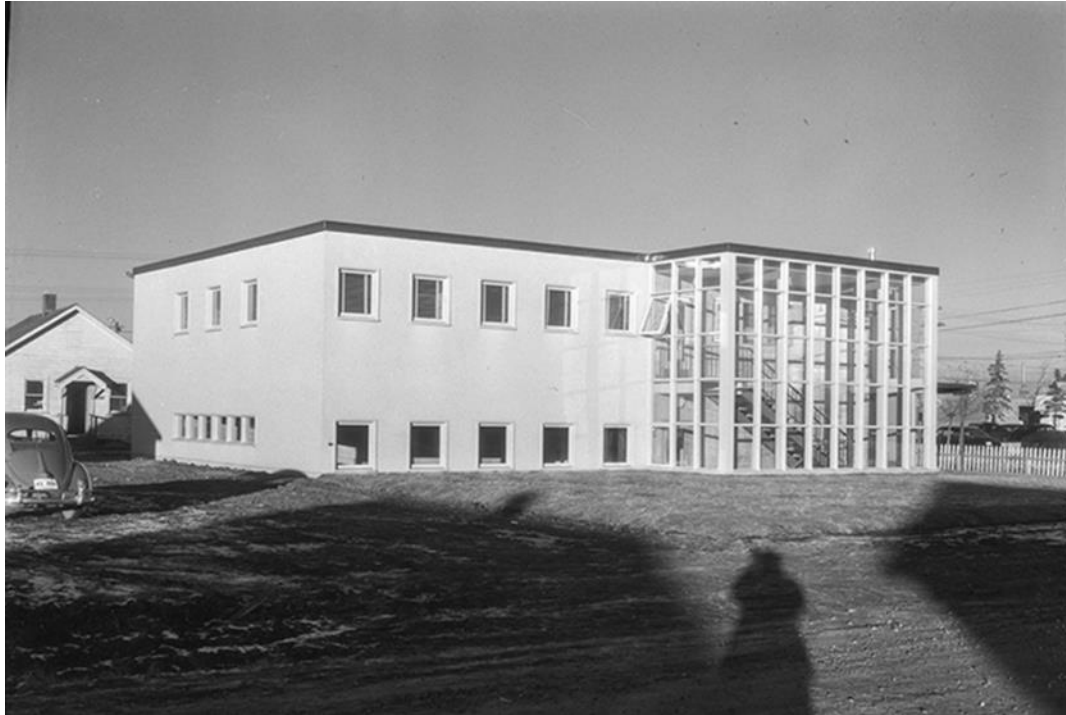

6. Jasper Place Health Unit: 15626 – 100A Avenue NW

Built 1959